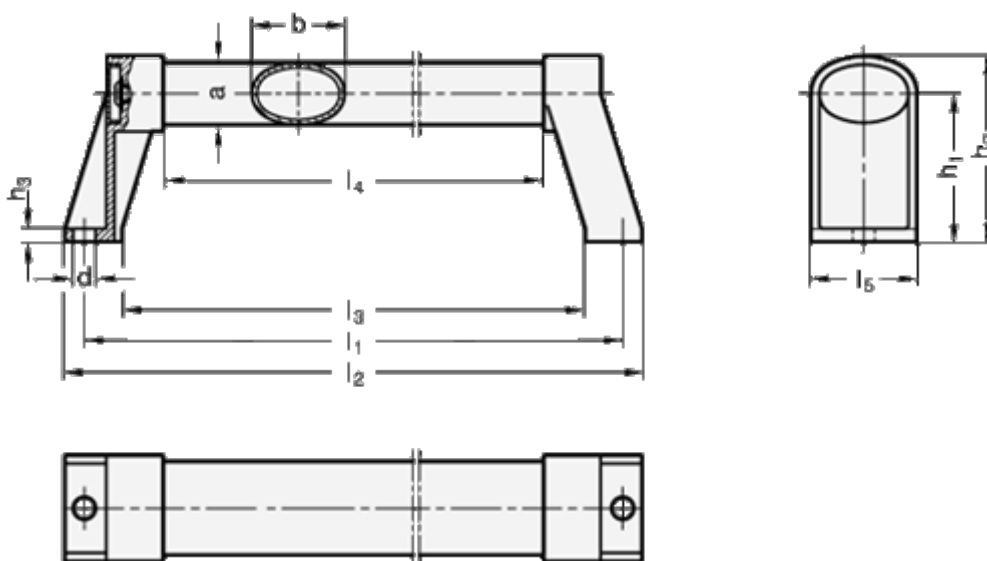

Article number: 20334136500ES

Description: E+G Oval tubular handle  
GN 334.1-36-500-ES

## Measures

a = 24	l <sub>3</sub> = 471
b = 36	l <sub>4</sub> = 439
d = 8.5	l <sub>5</sub> = 41
h <sub>1</sub> = 57	
h <sub>2</sub> = 72	
h <sub>3</sub> = 5	
l <sub>1</sub> = 500	
l <sub>2</sub> = 515	